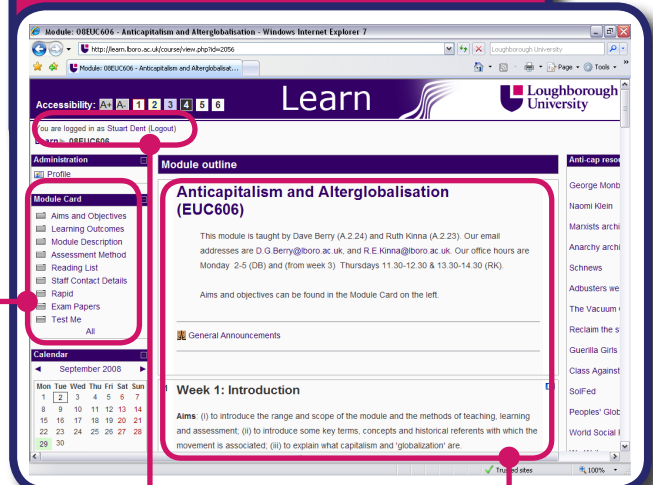

Getting Started on Learn

Learn is the University's online learning environment where you will find module material to support your studies:

<http://learn.lboro.ac.uk>

This sheet will help you get up and running on the system in no time!

2. Navigation & My Modules

Search for other modules

Other useful resources

Module Card containing essential module information

4. Your Profile

1. Log in

Log in

Navigation

My Modules

3. Module Material

Access your profile

Module materials

Personalise with a photo and description

More information about using Learn can be found in the module called 'Learning about Learn':

<http://learn.lboro.ac.uk/course/view.php?id=3589>