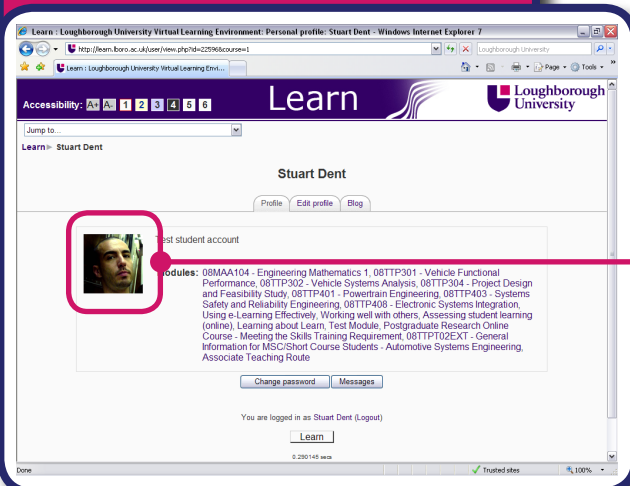

Getting Started on Learn

Learn is the University's online learning environment where you will find module material to support your studies:

<http://learn.lboro.ac.uk>

This sheet will help you get up and running on the system in no time!

2. Navigation & My Modules

Search for other modules

Other useful resources

Module Card containing essential module information

4. Your Profile

1. Log in

Log in

Navigation

My Modules

3. Module Material

Access your profile

Module materials

Personalise with a photo and description

More information about using Learn can be found in the module called 'Learning about Learn':

<http://learn.lboro.ac.uk/course/view.php?id=3589>