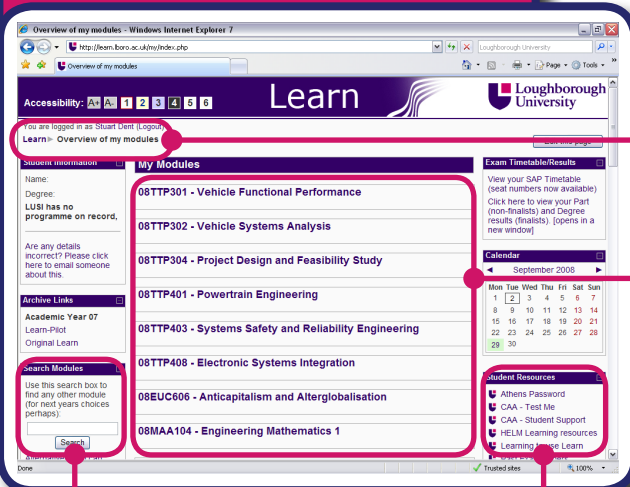

Getting Started on Learn

Learn is the University's online learning environment where you will find module material to support your studies:

<http://learn.lboro.ac.uk>

This sheet will help you get up and running on the system in no time!

2. Navigation & My Modules

Search for other modules

Other useful resources

Module Card containing essential module information

4. Your Profile

1. Log in

Log in

Navigation